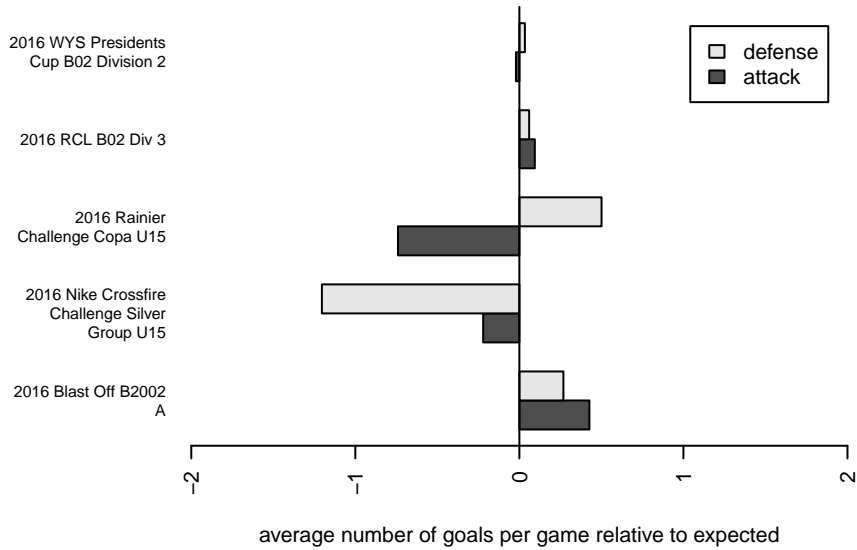

FWFC Blue B02

Federal Way FC
 Federal Way, WA
 B02 total strength=1317
 attack=7.16 defense=5.04
 fall league = RCL B02 Div 3

alt names used:
 FWFC B02 Blue
 FEDERAL WAY FOOTBALL FWFC B02 BLUE
 FWFC B02 Blue
 FWFC B02 Blue (A)
 FWFC B02 Blue (A)

Venues played:
 2016 Rainier Challenge Copa U15
 2016 Nike Crossfire Challenge Silver Group U1
 2016 Blast Off B2002 A
 2016 RCL B02 Div 3
 2016 WYS Presidents Cup B02 Division 2

FWFC Blue B02
 Dots are actual minus expected GF (blue circles) and GA (red triangles).
 Blue line is smoothed change in attack strength. Red is smoothed change in defense strength.

**attack and defense variance (black dot)
relative to other teams
and top 10 in region**

**attack and defense rating
relative to others at age
and all opponents in last 13 months**

Performance relative to 13 month average