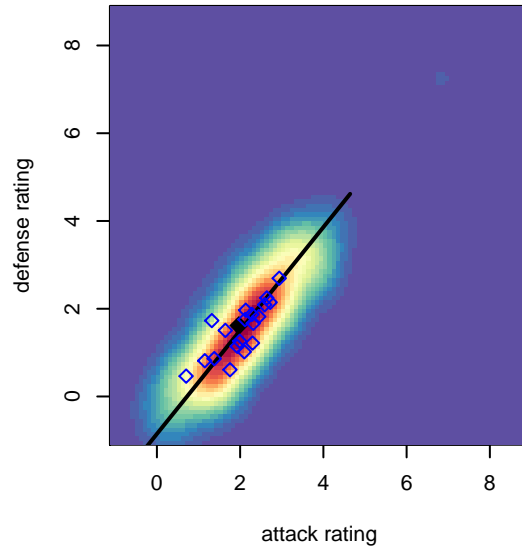

FWFC Blue B02

Federal Way FC
 Federal Way, WA
 B02 total strength=1317
 attack=7.16 defense=5.04
 fall league = RCL B02 Div 3

alt names used:
 FWFC B02 Blue
 FEDERAL WAY FOOTBALL FWFC B02 BLUE
 FWFC B02 Blue
 FWFC B02 Blue (A)
 FWFC B02 Blue (A)

Venues played:
 2016 Rainier Challenge Copa U15
 2016 Nike Crossfire Challenge Silver Group U1
 2016 Blast Off B2002 A
 2016 RCL B02 Div 3
 2016 WYS Presidents Cup B02 Division 2

FWFC Blue B02
 Dots are actual minus expected GF (blue circles) and GA (red triangles).
 Blue line is smoothed change in attack strength. Red is smoothed change in defense strength.

**attack and defense variance (black dot)
relative to other teams
and top 10 in region**

**attack and defense rating
relative to others at age
and all opponents in last 13 months**

Performance relative to 13 month average