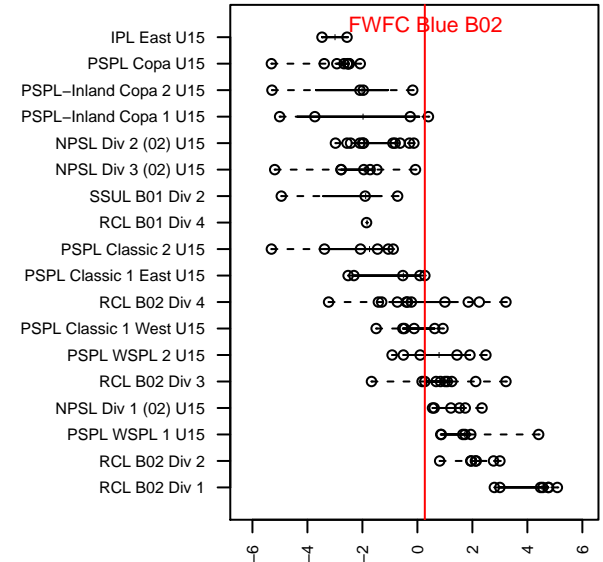

FWFC Blue B02

Federal Way FC
 Federal Way, WA
 B02 total strength=1317
 attack=7.16 defense=5.04
 fall league = RCL B02 Div 3

alt names used:
 FWFC B02 Blue
 FEDERAL WAY FOOTBALL FWFC B02 BLUE
 FWFC B02 Blue
 FWFC B02 Blue (A)
 FWFC B02 Blue (A)

Venues played:
 2016 Rainier Challenge Copa U15
 2016 Nike Crossfire Challenge Silver Group U1
 2016 Blast Off B2002 A
 2016 RCL B02 Div 3
 2016 WYS Presidents Cup B02 Division 2

FWFC Blue B02
 Dots are actual minus expected GF (blue circles) and GA (red triangles).
 Blue line is smoothed change in attack strength. Red is smoothed change in defense strength.

**attack and defense variance (black dot)
relative to other teams
and top 10 in region**

**attack and defense rating
relative to others at age
and all opponents in last 13 months**

Performance relative to 13 month average