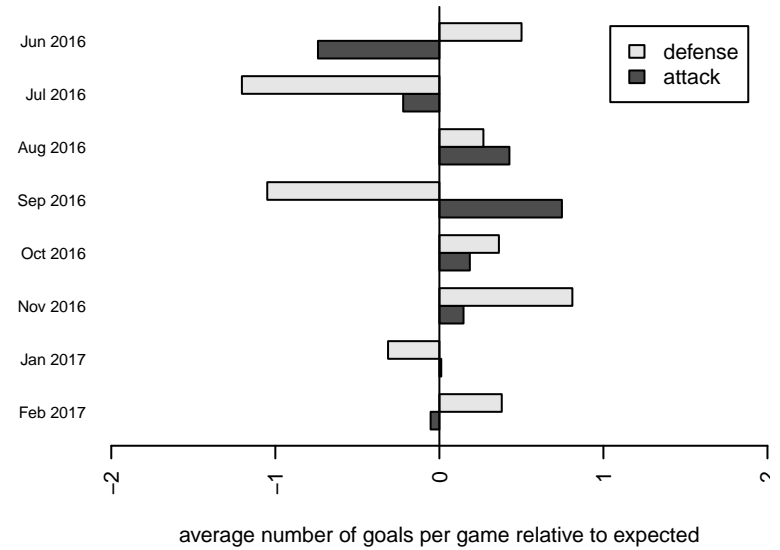

Performance relative to 13 month average