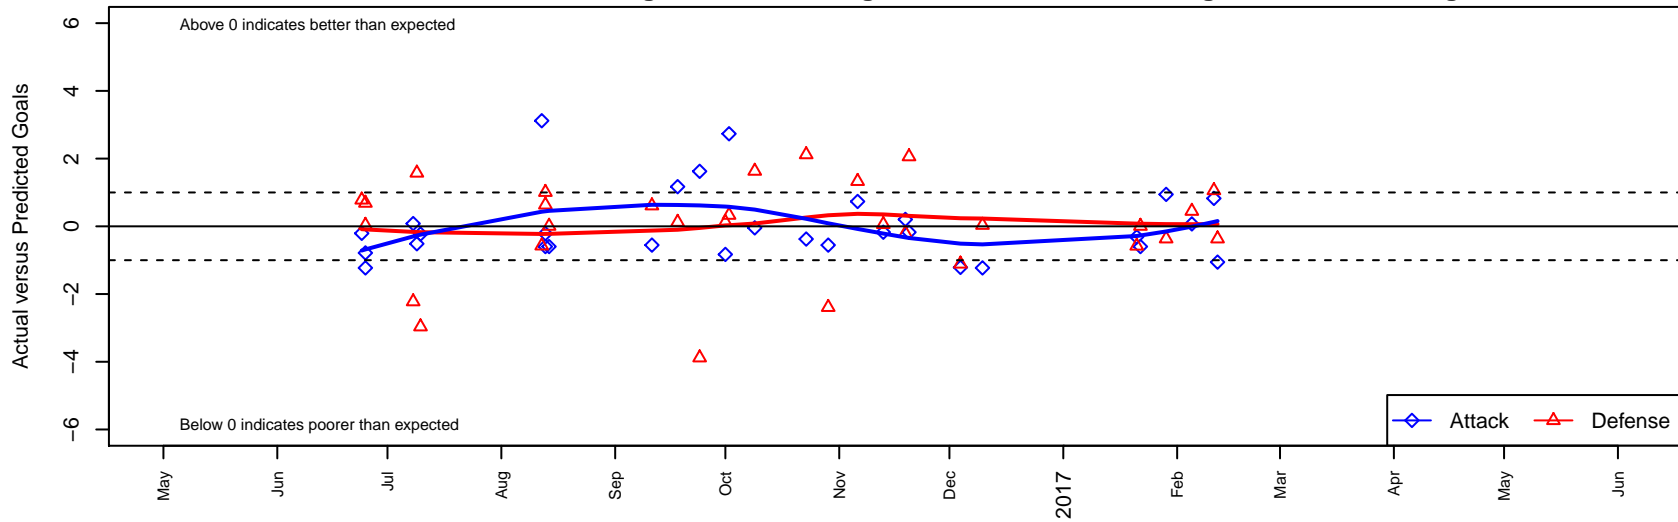

FWFC Blue B02

Federal Way FC
 Federal Way, WA
 B02 total strength=1317
 attack=7.16 defense=5.04
 fall league = RCL B02 Div 3

alt names used:
 FWFC B02 Blue
 FEDERAL WAY FOOTBALL FWFC B02 BLUE
 FWFC B02 Blue
 FWFC B02 Blue (A)
 FWFC B02 Blue (A)

Venues played:
 2016 Rainier Challenge Copa U15
 2016 Nike Crossfire Challenge Silver Group U1
 2016 Blast Off B2002 A
 2016 RCL B02 Div 3
 2016 WYS Presidents Cup B02 Division 2

FWFC Blue B02
 Dots are actual minus expected GF (blue circles) and GA (red triangles).
 Blue line is smoothed change in attack strength. Red is smoothed change in defense strength.

**attack and defense variance (black dot)
relative to other teams
and top 10 in region**

**attack and defense rating
relative to others at age
and all opponents in last 13 months**

Performance relative to 13 month average